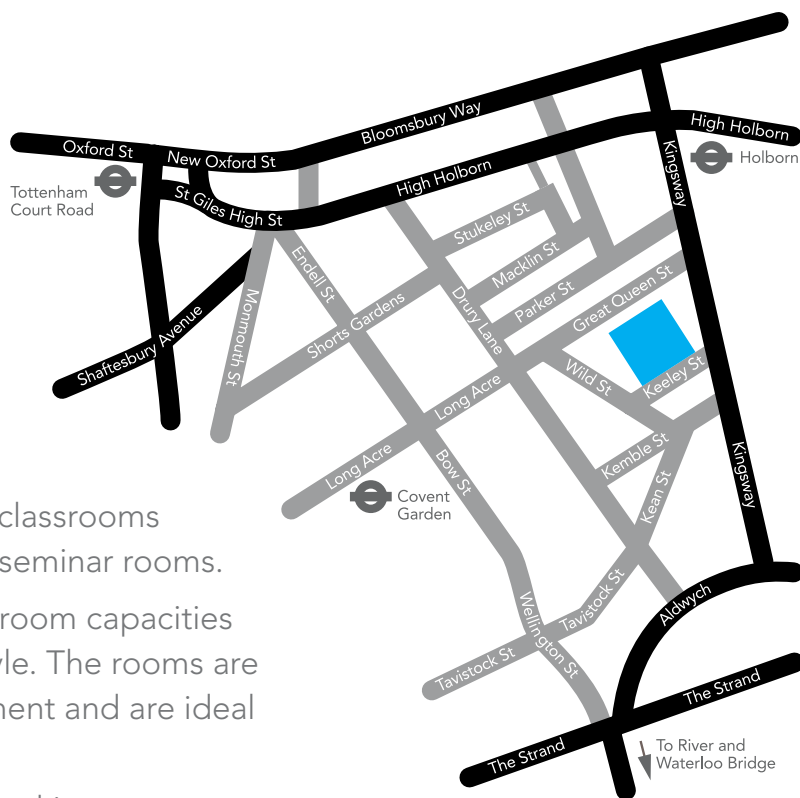

Classroom hire

City Lit also offers a vast range of over 60 classrooms that can be set-up as meeting, training or seminar rooms.

Available at affordable day/half day rates, room capacities range from 12-50 depending on set-up style. The rooms are equipped with IT, audio and visual equipment and are ideal for small groups, meetings and seminars.

To discuss your event, arrange a tour, or booking requirements please contact the events team at

johnlyonstheatre@citylit.ac.uk, call **020 7492 2615**

or visit www.citylit.ac.uk/johnlyonstheatre